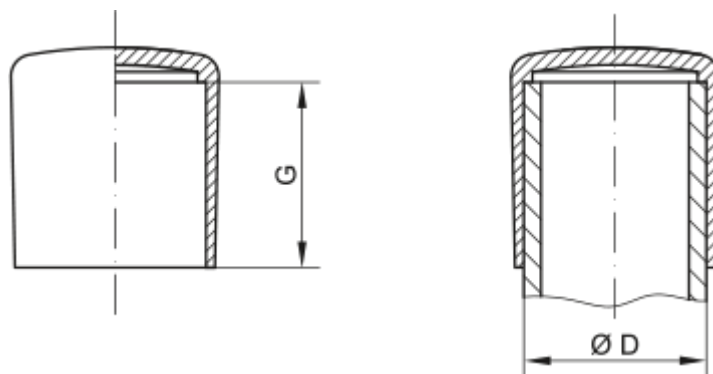

# Data Sheet

Article number: 59GPN280ER15

Description: KLEE Cap for pipes GPN 280 - (Pipe size 15)

## Measures

---

D = 15

G = 14.7